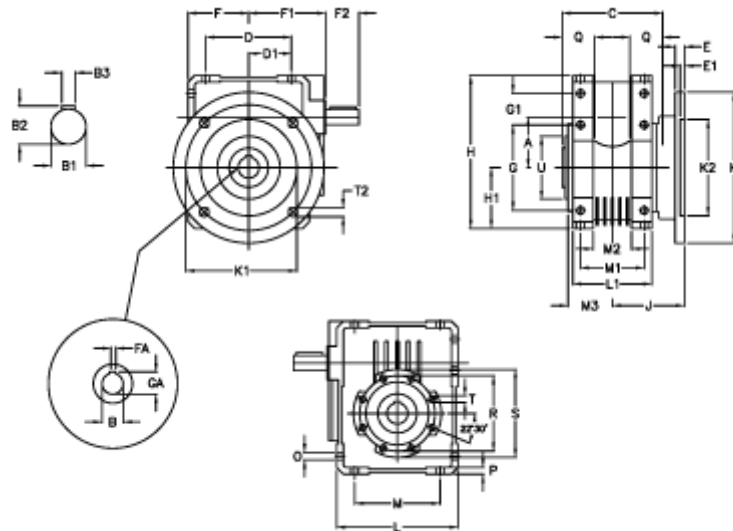

Article number: 3922075040500

Description: Worm gear with solid input shaft
W 75UFC1-40-HS unassembled

Measures

A = 75.00	Description = W75 UFC-xx-P71 B5	G1 = 46.5	L = 174	Q = 40
B = 30	E = 12	GA = 33.3	L1 = 104	R = 110
B1 = 19	E1 = 5	H = 220.5	M = 126	S = 125
B2 = 21.5	F = 87.0	H1 = 87.0	M1 = 82	T = M8x14
B3 = 6	F1 = 124.5	J = 85.0	M2 = 44	T2 = 12.5
C = 127	F2 = 40	K = 200	M3 = 58.5	U = 90
D = 109.5	FA = 8	K1 = 165	O = 10.5	
D1 = 46.5	G = 126	K2 = 130	P = 9	